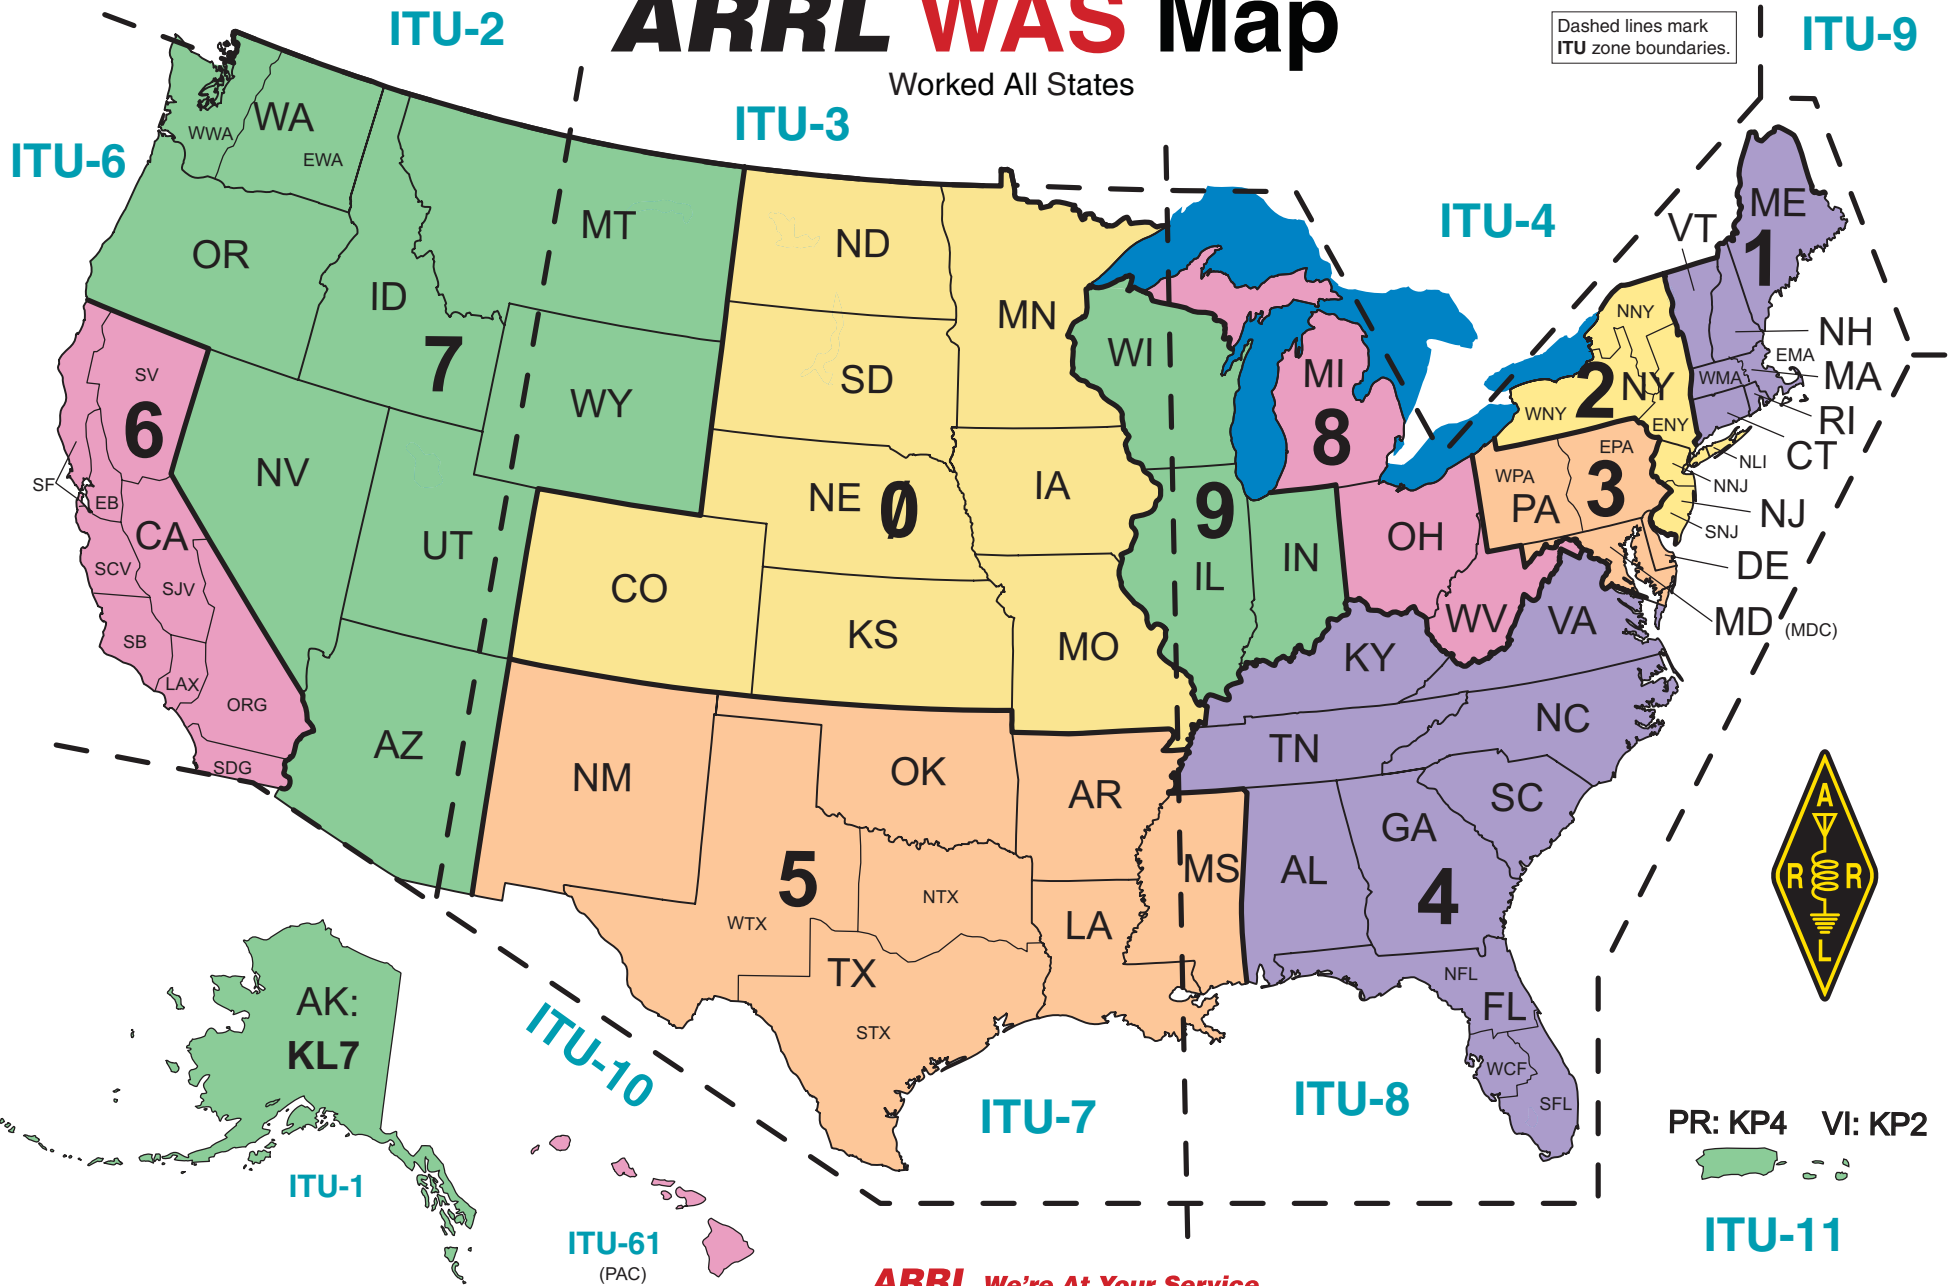

ARRL WAS Map

Worked All States

Dashed lines mark ITU zone boundaries.

ARRL The national association for AMATEUR RADIO

Copyright © 2005 by the American Radio Relay League, Inc All Rights Reserved. rev 11-09